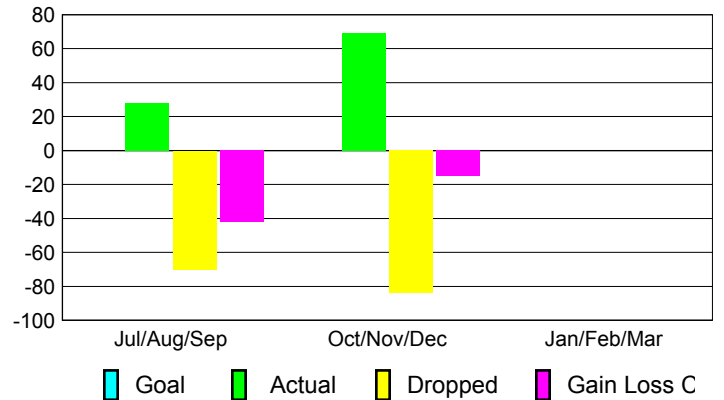

Membership Results 2012-2013

Goal, New, Dropped, Gain/Loss

Comparison of Membership Gain/Loss

Current Year Compared to the Previous Year